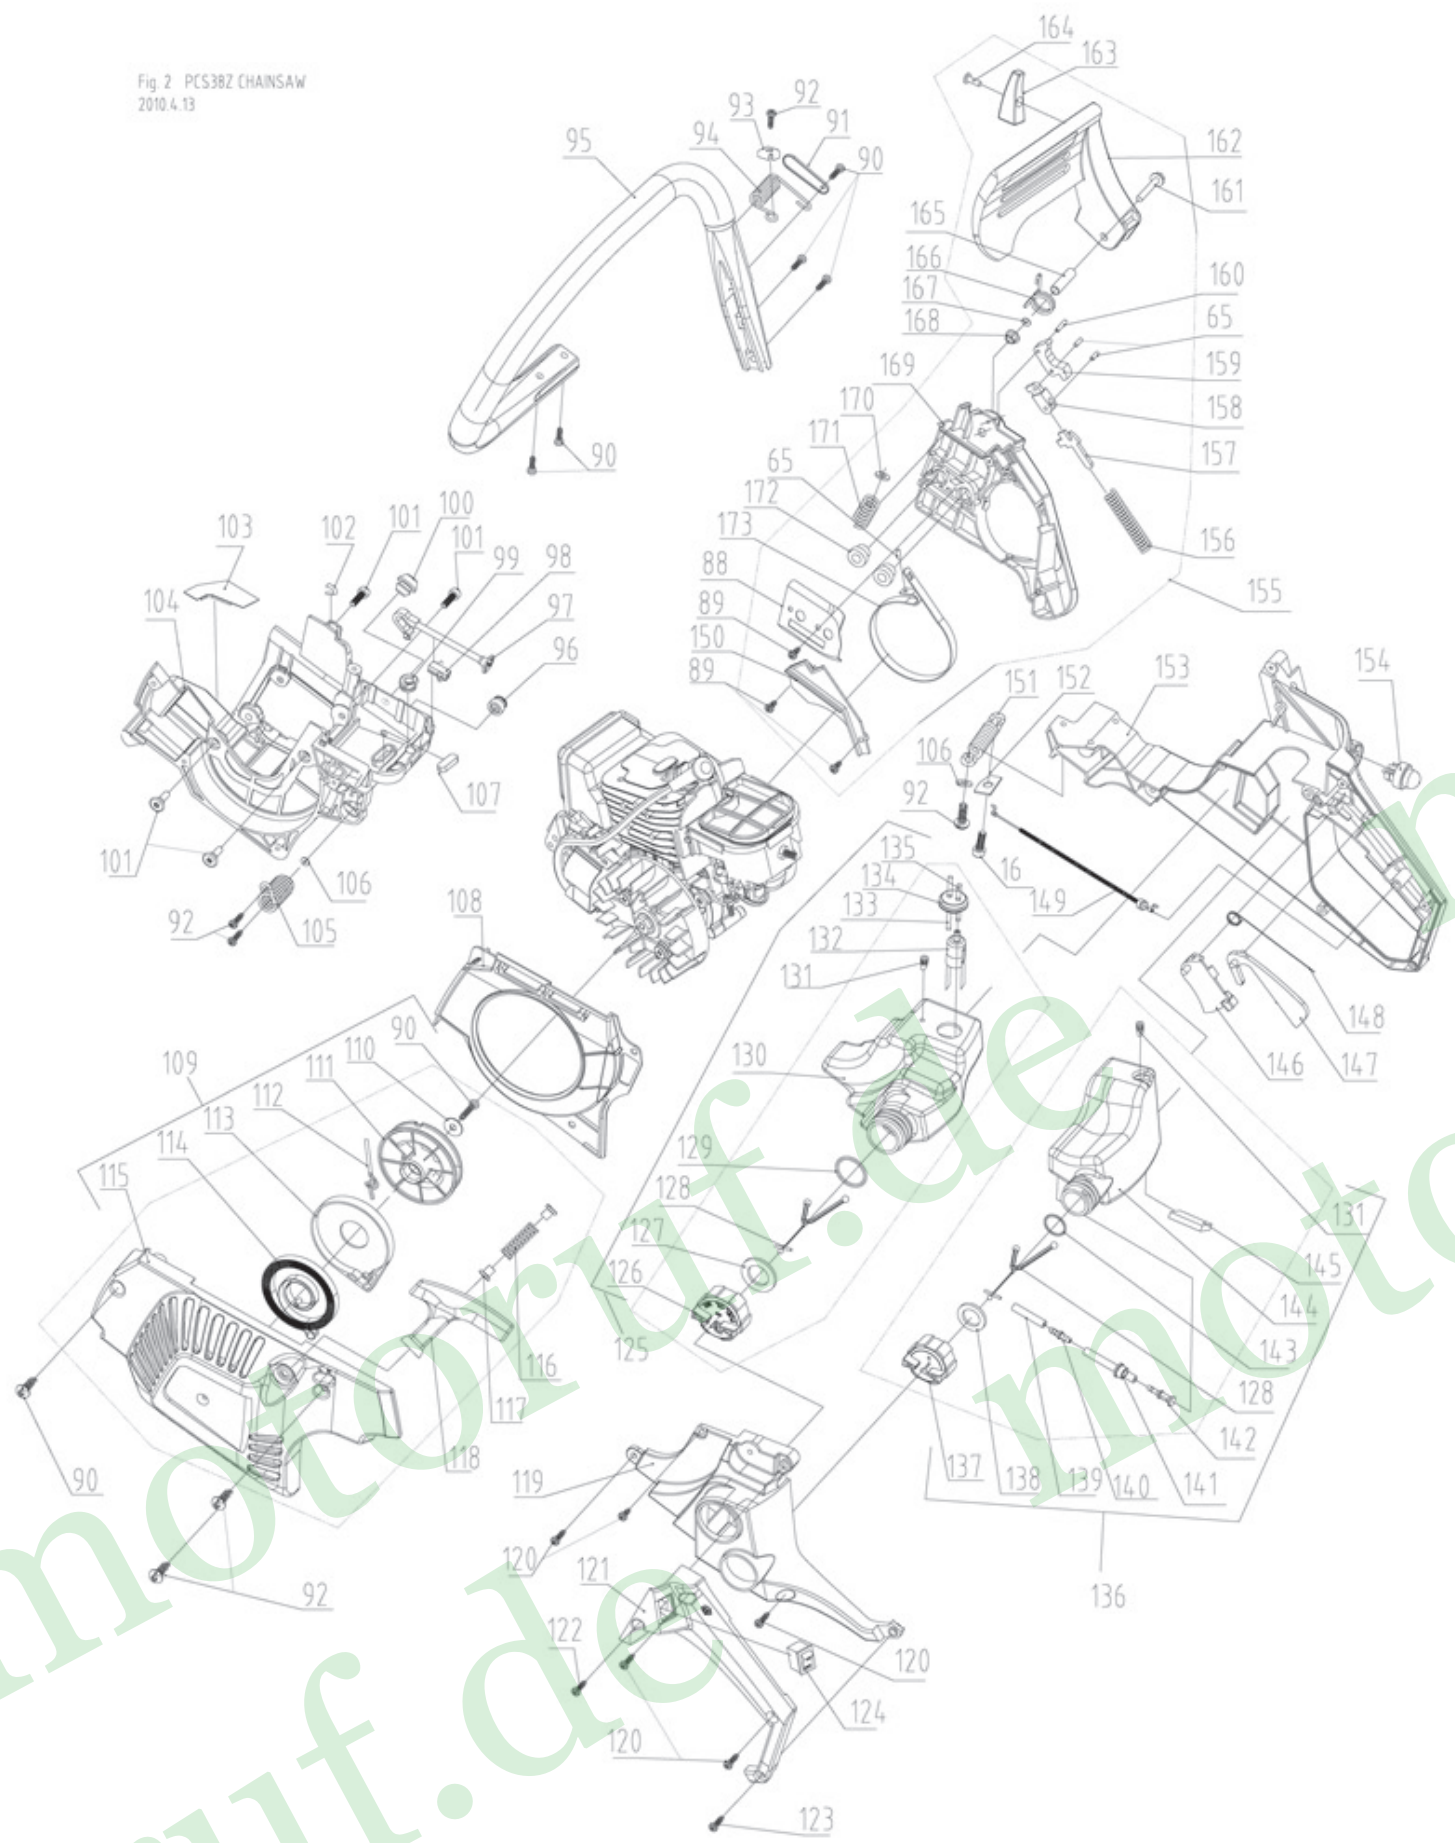

Fig. 1 POWER UNIT OF PCS38Z
2010.4.13

Benzinmotorsäge PCS38Z

Fig 2 PCS38Z CHAINSAW
2010.4.13

Pos. No	Part code	Part name
1	910040PWARMREDC	top cover ASSY
2	910324	washer
3	910002	lock knob
4	910010PWARMREDC	top cover
5	910214	left clip
6	B237001	Prevailing torque type all-metal hexagon nuts M5
7	910203	muffler cover
8	910216	muffler ASSY
9	910302	muffler gasket
10	910240	square head bolts M5×60
11	910202	cylinder
12	B304032	hexagon lobular socket head cap screws M5x18-12.9
13	902700	spark plug NHSP LD L8RTF
14	910901	air intake ASSY
15	B500005	single coil spring lock washers 5
16	B345005	hexagon lobular socket pan head screws M5x15
17	B422011F	hexagon lobular socket pan tapping screws ST4.2X12
18	910008	carburetor socket
19	910035	socket plug
20	913218	retaining ring
21	910304	carburetor gasket
22	910902	carburetor ASSY
23	910036	upper air filter assy
24	910037	lower air filter assy
25	910001	air filter base
26	910241	hexagon socket head cap screws M5×50
27	910300	cylinder gasket