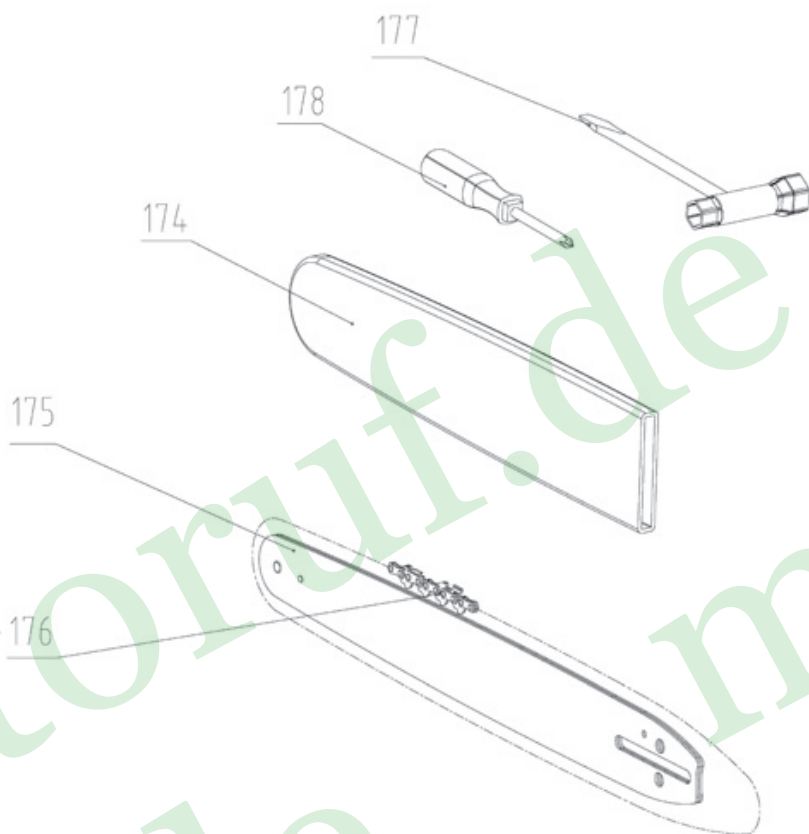

Fig. 1 POWER UNIT OF PCS38Z
2010.4.13

Benzinmotorsäge PCS38Z

Fig 2 PCS38Z CHAINSAW
2010.4.13

Pos. No	Part code	Part name
1	910040PWARMREDC	top cover ASSY
2	910324	washer
3	910002	lock knob
4	910010PWARMREDC	top cover
5	910214	left clip
6	B237001	Prevailing torque type all-metal hexagon nuts M5
7	910203	muffler cover
8	910216	muffler ASSY
9	910302	muffler gasket
10	910240	square head bolts M5×60
11	910202	cylinder
12	B304032	hexagon lobular socket head cap screws M5x18-12.9
13	902700	spark plug NHSP LD L8RTF
14	910901	air intake ASSY
15	B500005	single coil spring lock washers 5
16	B345005	hexagon lobular socket pan head screws M5x15
17	B422011F	hexagon lobular socket pan tapping screws ST4.2X12
18	910008	carburetor socket
19	910035	socket plug
20	913218	retaining ring
21	910304	carburetor gasket
22	910902	carburetor ASSY
23	910036	upper air filter assy
24	910037	lower air filter assy
25	910001	air filter base
26	910241	hexagon socket head cap screws M5×50
27	910300	cylinder gasket